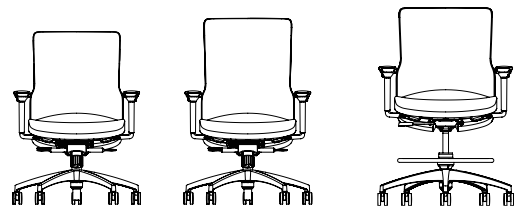

Design Your Own

Customize your chair at ChairBuilder.com, our online specification, visualization and marketing tool.

ChairBuilder® 2.0

Midback

Highback

Task Stool

Novo

Specifications

MODEL	1033.BK1 MIDBACK MESH	1033.BK2 HIGHBACK MESH	1033 MIDBACK STOOL S1/S2
Overall Width Armless	26	26	26
Overall Width with Arms	26	26	26
Overall Depth	26	26	26
Overall Height	36	39	39/42
Seat Width	20	20.5	20
Seat Depth	18	18	18
Seat Height (mechanism)	(B) 16-19.75 (T) 16.25-20 (F) 16.75-20.25 (F/E3) 17-20.625	(B) 16-19.75 (T) 16.25-20 (F) 16.75-20.25 (F/E3) 17-20.625	(B) 21.375-29/ (B) 24.25-34.25
Seat Height with Higher Cylinder (mechanism)	B) 16.25-21.25 (T) 16.5-21.5 (F) 17-22 (F/E3) 17.25-22.25	(B) 16.25-21.25 (T) 16.5-21.5 (F) 17-22 (F/E3) 17.25-22.25	
Seat Height with Lower Cylinder (mechanism)	(B) 14.50-18.25 (T) 14.75-17.5 (F) 15.25-18 (F/E3) 15.50-18.25	(B) 14.50-18.25 (T) 14.75-17.5 (F) 15.25-18 (F/E3) 15.50-18.25	
Back Width	19	19	19
Back Height	20	23	20
Weight Armless	31 lbs.	32 lbs.	29/30 lbs.
Weight with Arms	37 lbs.	38 lbs.	35/36 lbs.
COM	1.1 yds.	1.1 yds.	1.1 yds.
COL	20 sq. ft.	20 sq. ft.	20 sq. ft.
Weight Capacity	300 lbs.	300 lbs.	300 lbs.

Dimensions are in inches.

Ergonomics and Features

- Midback and highback task chairs and midback stool
- Adjustable lumbar support is standard
- 3 frame colors with matching base
- 3 lumbar colors with 13 lumbar accent colors
- 12 mesh colors
- Basic, standard synchro and swivel tilt mechanisms
- 3 arm types: fixed, height adjustable, or height/width adjustable
- Textured designer arms
- Optional seat depth adjustment
- Optional polished aluminum base
- Waterfall seat
- 300 lb. weight capacity
- Lifetime Warranty on all structural components; 12 Years for 24/7 use
- All options and 1000's of textiles ship in 2, 5 or 10 days